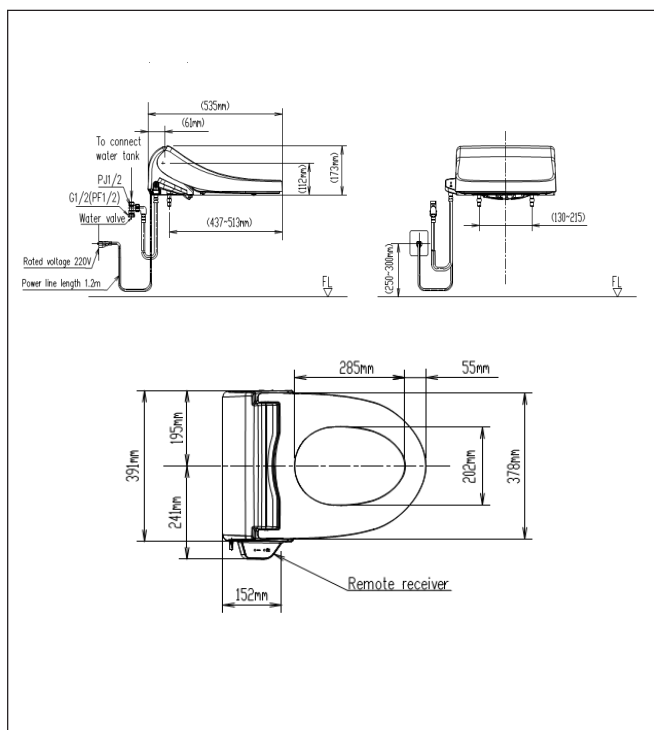

Pristine Star(remote version)

E-bidet (long size)
CEAS7SR1

DIMENSIONAL DRAWING

FEATURES

- Hot water storage type (water tank 0.7L)
- Self-cleaning dual nozzle with exchangeable nozzle tip
- Nozzle shutter
- Anti-bacteria(SIAA) on seat; Anti-bacterial material on cover, nozzle and control panel
- Warm air dryer
- Auto deodorization
- Night light

SPECIFICATIONS

- **Rated Voltage:** AC220V 50Hz
- **Rated Power:** 300W
- **Operating Temperature Range:** 0° C-40° C
- **Water Pressure Range:**
0.06MPa (flow pressure) - 0.75MPa (static)
- **Shower Water Consumption:**
0.25~0.6L/min(6-mode adjustment) when water pressure is 0.2MPa
- **Bidet Water Consumption:**
0.45~0.6L/min(6-mode adjustment) when water pressure is 0.2MPa
- **Hot Water Temperature Range:**
About 32°C ~ 40°C (6-mode adjustment)
- **Hot Water Heater Power:** 250W
- **Dryer Temperature:** about 30°C ~ 50°C (4-mode adjustment)

COLOR AVAILABILITY

- White only

OPTIONS

- Full function, remote control version:
CEAS7SR1

INCLUDED COMPONENTS

- Water supply hose
- T-valve
- Installation plate

STANDARDS CRITERIA

- China GB4706.53-2008